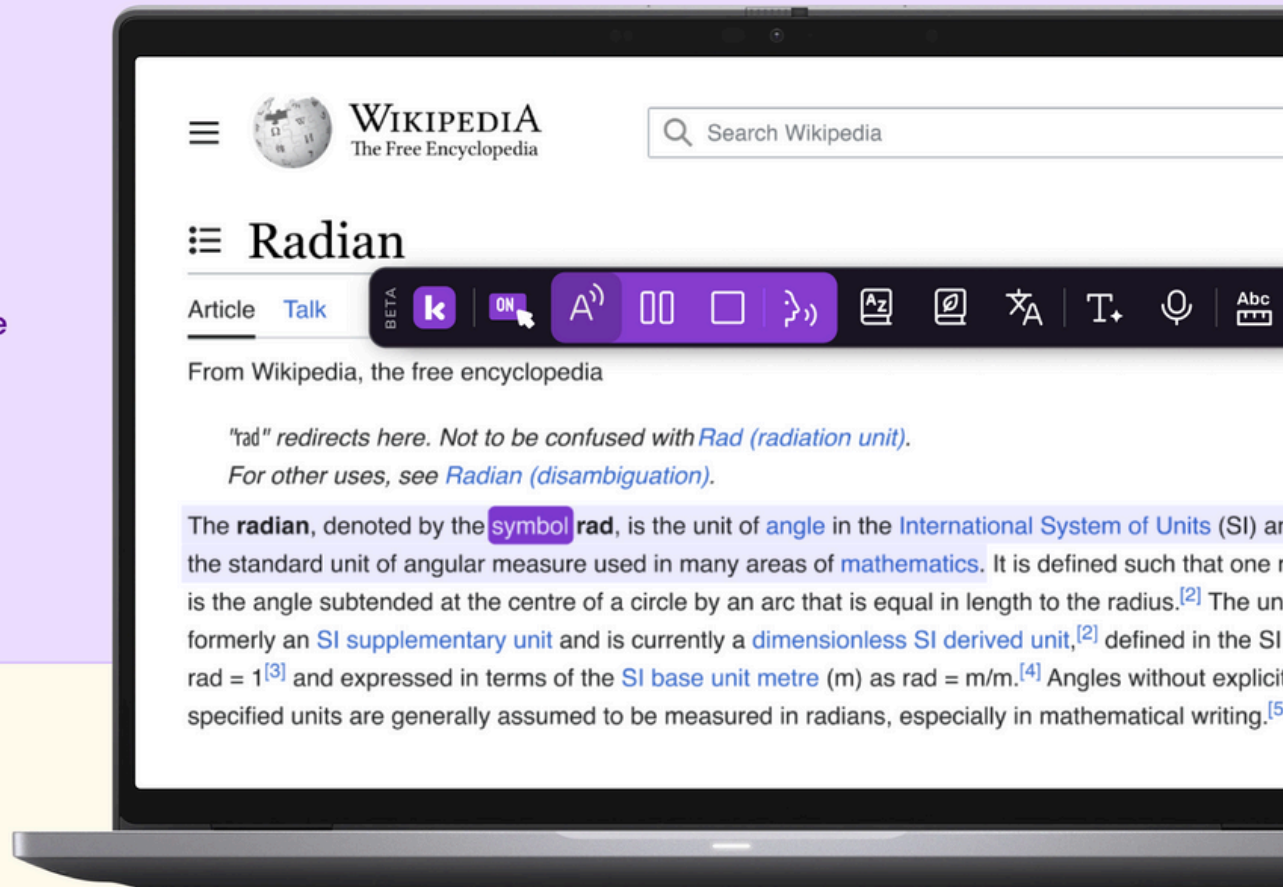

kami

Companion

Introducing the future of student support

Beta

Provide every student with the accessibility tools they need for independent online learning. Join the Beta for early access and the opportunity to shape the future of accessibility in your school or district.

- ✓ **Gain Early Access**
  Use Kami Companion before the official launch
- ✓ **Enhance Accessibility**
  Support all students including diverse learners wherever they learn
- ✓ **Help shape the future**
  Influence the feature roadmap with your feedback

Join the Beta:

kamiapp.com/kami-companion